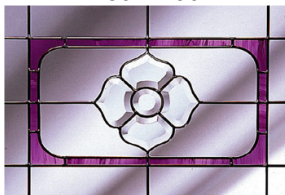

Bevelled Fan Lights

RBF 1
215 x 215

RBF 2
195 x 245

RBF 3
265 x 300

RBF 4
295 x 257

RBF 5
268 x 173

RBF 6
225 x 196

RBF 7
390 x 285

RBF 8
300 x 300

RBF 9
270 x 315

RBF 10
480 x 290

RBF 11
215 x 215

RBF 12
257 x 206

RBF 13
298 x 298

RBF 14
282 x 232

RBF 15
300 x 300

All sizes shown are the minimum glass size required, width (mm) x height (mm)

Colours of lead in these pages are for illustration purposes only, colour of lead must be specified when placing order.

Small bubbles and imperfections are deemed acceptable due to the manufacturing process.