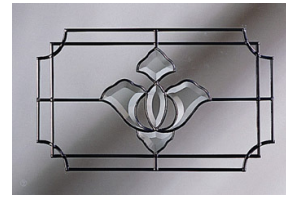

Colours may vary slightly to those illustrated and should only be used as a guide.

Bevelled Fan Lights

RBF 16
275 x 300

RBF 17
382 x 317

RBF 18
356 x 247

RBF 19
305 x 305

RBF 20
235 x 160

RBF 21
320 x 335

RBF 22
220 x 180

RBF 23
305 x 215

RBF 24
340 x 345

RBF 25
380 x 230

RBF 26
376 x 285

RBF 27
308 x 213

RBF 28
282 x 282

RBF 29
275 x 275